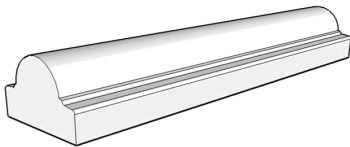

#RHR48

8" Handrail Sold in 48" sections
22 pieces per pallet