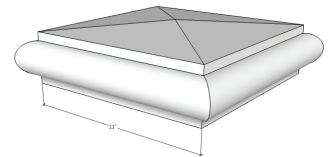

10" Newel Post Cap
11" x 11" square on bottom
6 pieces per pallet
32 lbs. per piece
(palletized w/bases & posts)