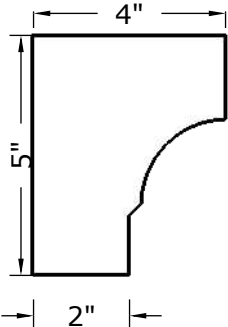

3
A01

Product #91A

Water table dimensions:
5" x 4" x 36"

Qty.

1 1/2" **CLIPS**

1 1/2" two way clips

Qty.

CAULK

IN-STOCK
Almond &
White

1
A01

Product #77A

Qty.

Surround dimensions:
3-1/2" x 6" x 36"

2
A01

Sills & Surrounds are made in 36" sections and are field cut to fit around any opening. Header pieces are mitered in the mold and only get field cut to length.

4 tubes per case

Qty.

4
A01

Product #601

Panel dimensions:
2" x 12" x 24"
Flat faced stone

Qty.