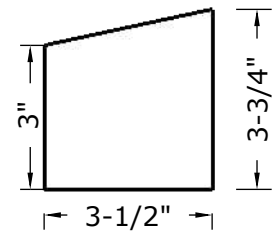

1
A01

Product #82

Surround dimensions:
3" x 5" x 60"

Qty.

2
A01

Product #83

Sill dimensions:
3- 3/4" x 3" x 60"

Qty.

3
A01

Product #91A

Water table dimensions:
5" x 4" x 36"

Qty.

1 1/2" **CLIPS**

1 1/2" two way clips

Qty.

CAULK