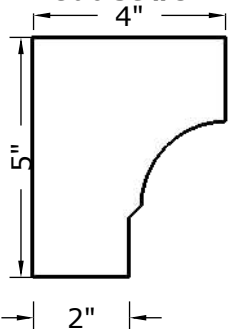

1
A01

Product #82

Surround dimensions:
3" x 5" x 60"

Qty.

2
A01

Product #83

Sill dimensions:
3- 3/4" x 3" x 60"

Qty.

3
A01

Product #91A

Water table dimensions:
5" x 4" x 36"

Qty.

1 1/2" **CLIPS**

1 1/2" two way clips

Qty.

CAULK

4 tubes per case

Qty.

4
A01

Product #601

Panel dimensions:
2" x 12" x 24"
Flat faced stone

Qty.