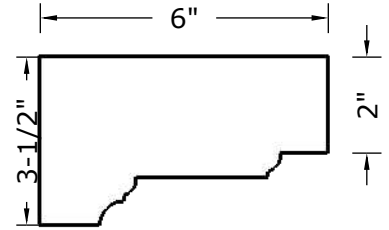

3
A01

Product #91A

Water table dimensions:
5" x 4" x 36"

Qty.

1 1/2" **CLIPS**

1 1/2" two way clips

Qty.

CAULK

4 tubes per case

Qty.

4
A01

Product #601

Panel dimensions:
2" x 12" x 24"
Flat faced stone

Qty.

77A/91A
2019

Square Edge
Collection
by
CoralCast[®]
Architectural Stone

IN-STOCK
Almond &
White

1
A01

Product #77A

Qty.

Surround dimensions:
3-1/2" x 6" x 36"

2
A01

Sills & Surrounds are made in 36" sections and are field cut to fit around any opening. Header pieces are mitered in the mold and only get field cut to length.