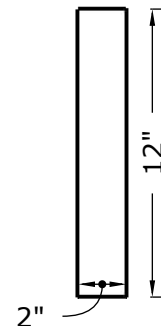

3
A01

Product #91A

Water table dimensions:
5" x 4" x 36"

Qty.

1 1/2" **CLIPS**

1 1/2" two way clips

Qty.

CAULK

IN-STOCK
Almond &
White

1
A01

Product #77A

Qty.

Surround dimensions:
3-1/2" x 6" x 36"

2
A01

Sills & Surrounds are made in 36" sections and are field cut to fit around any opening. Header pieces are mitered in the mold and only get field cut to length.

4 tubes per case

Qty.

4
A01

Product #601

Panel dimensions:
2" x 12" x 24"
Flat faced stone

Qty.