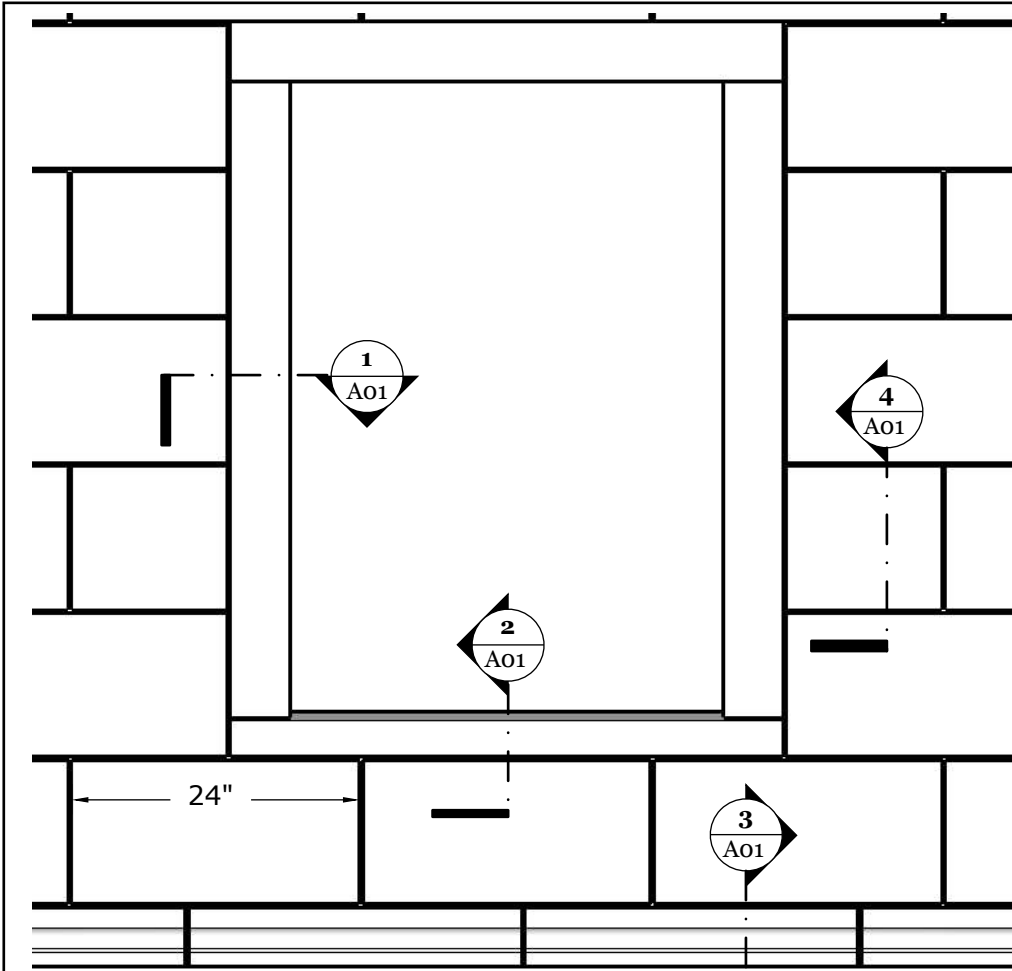

82/83
2019

Slim-Line
Collection
by
Coral Cast®
Architectural Stone

IN-STOCK
Almond &
White

Sills & Surrounds are made in 60" sections and are field cut to fit around any opening. Water table pieces are made in 36" sections.

1
A01

Product #82