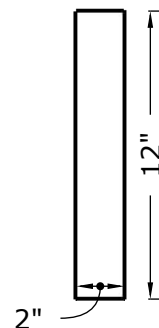

Panel dimensions:
2" x 12" x 24"
Flat faced stone

Qty.