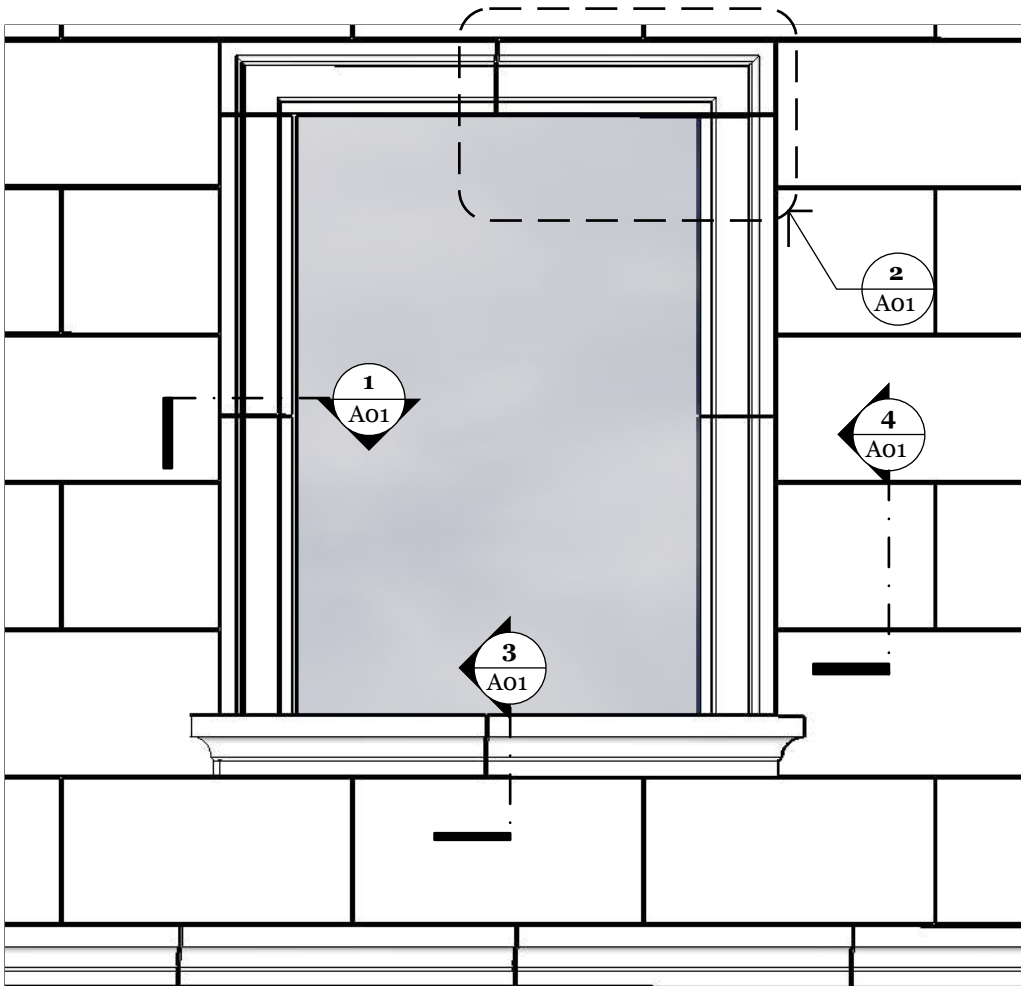

3
A01

Product #91A

Water table dimensions:
5" x 4" x 36"

Qty.

1 1/2" **CLIPS**

1 1/2" two way clips

Qty.

CAULK

IN-STOCK
Almond &
White

1
A01

Product #77A

Qty.

Surround dimensions:
3-1/2" x 6" x 36"

2
A01

Sills & Surrounds are made in 36" sections and are field cut to fit around any opening. Header pieces are mitered in the mold and only get field cut to length.